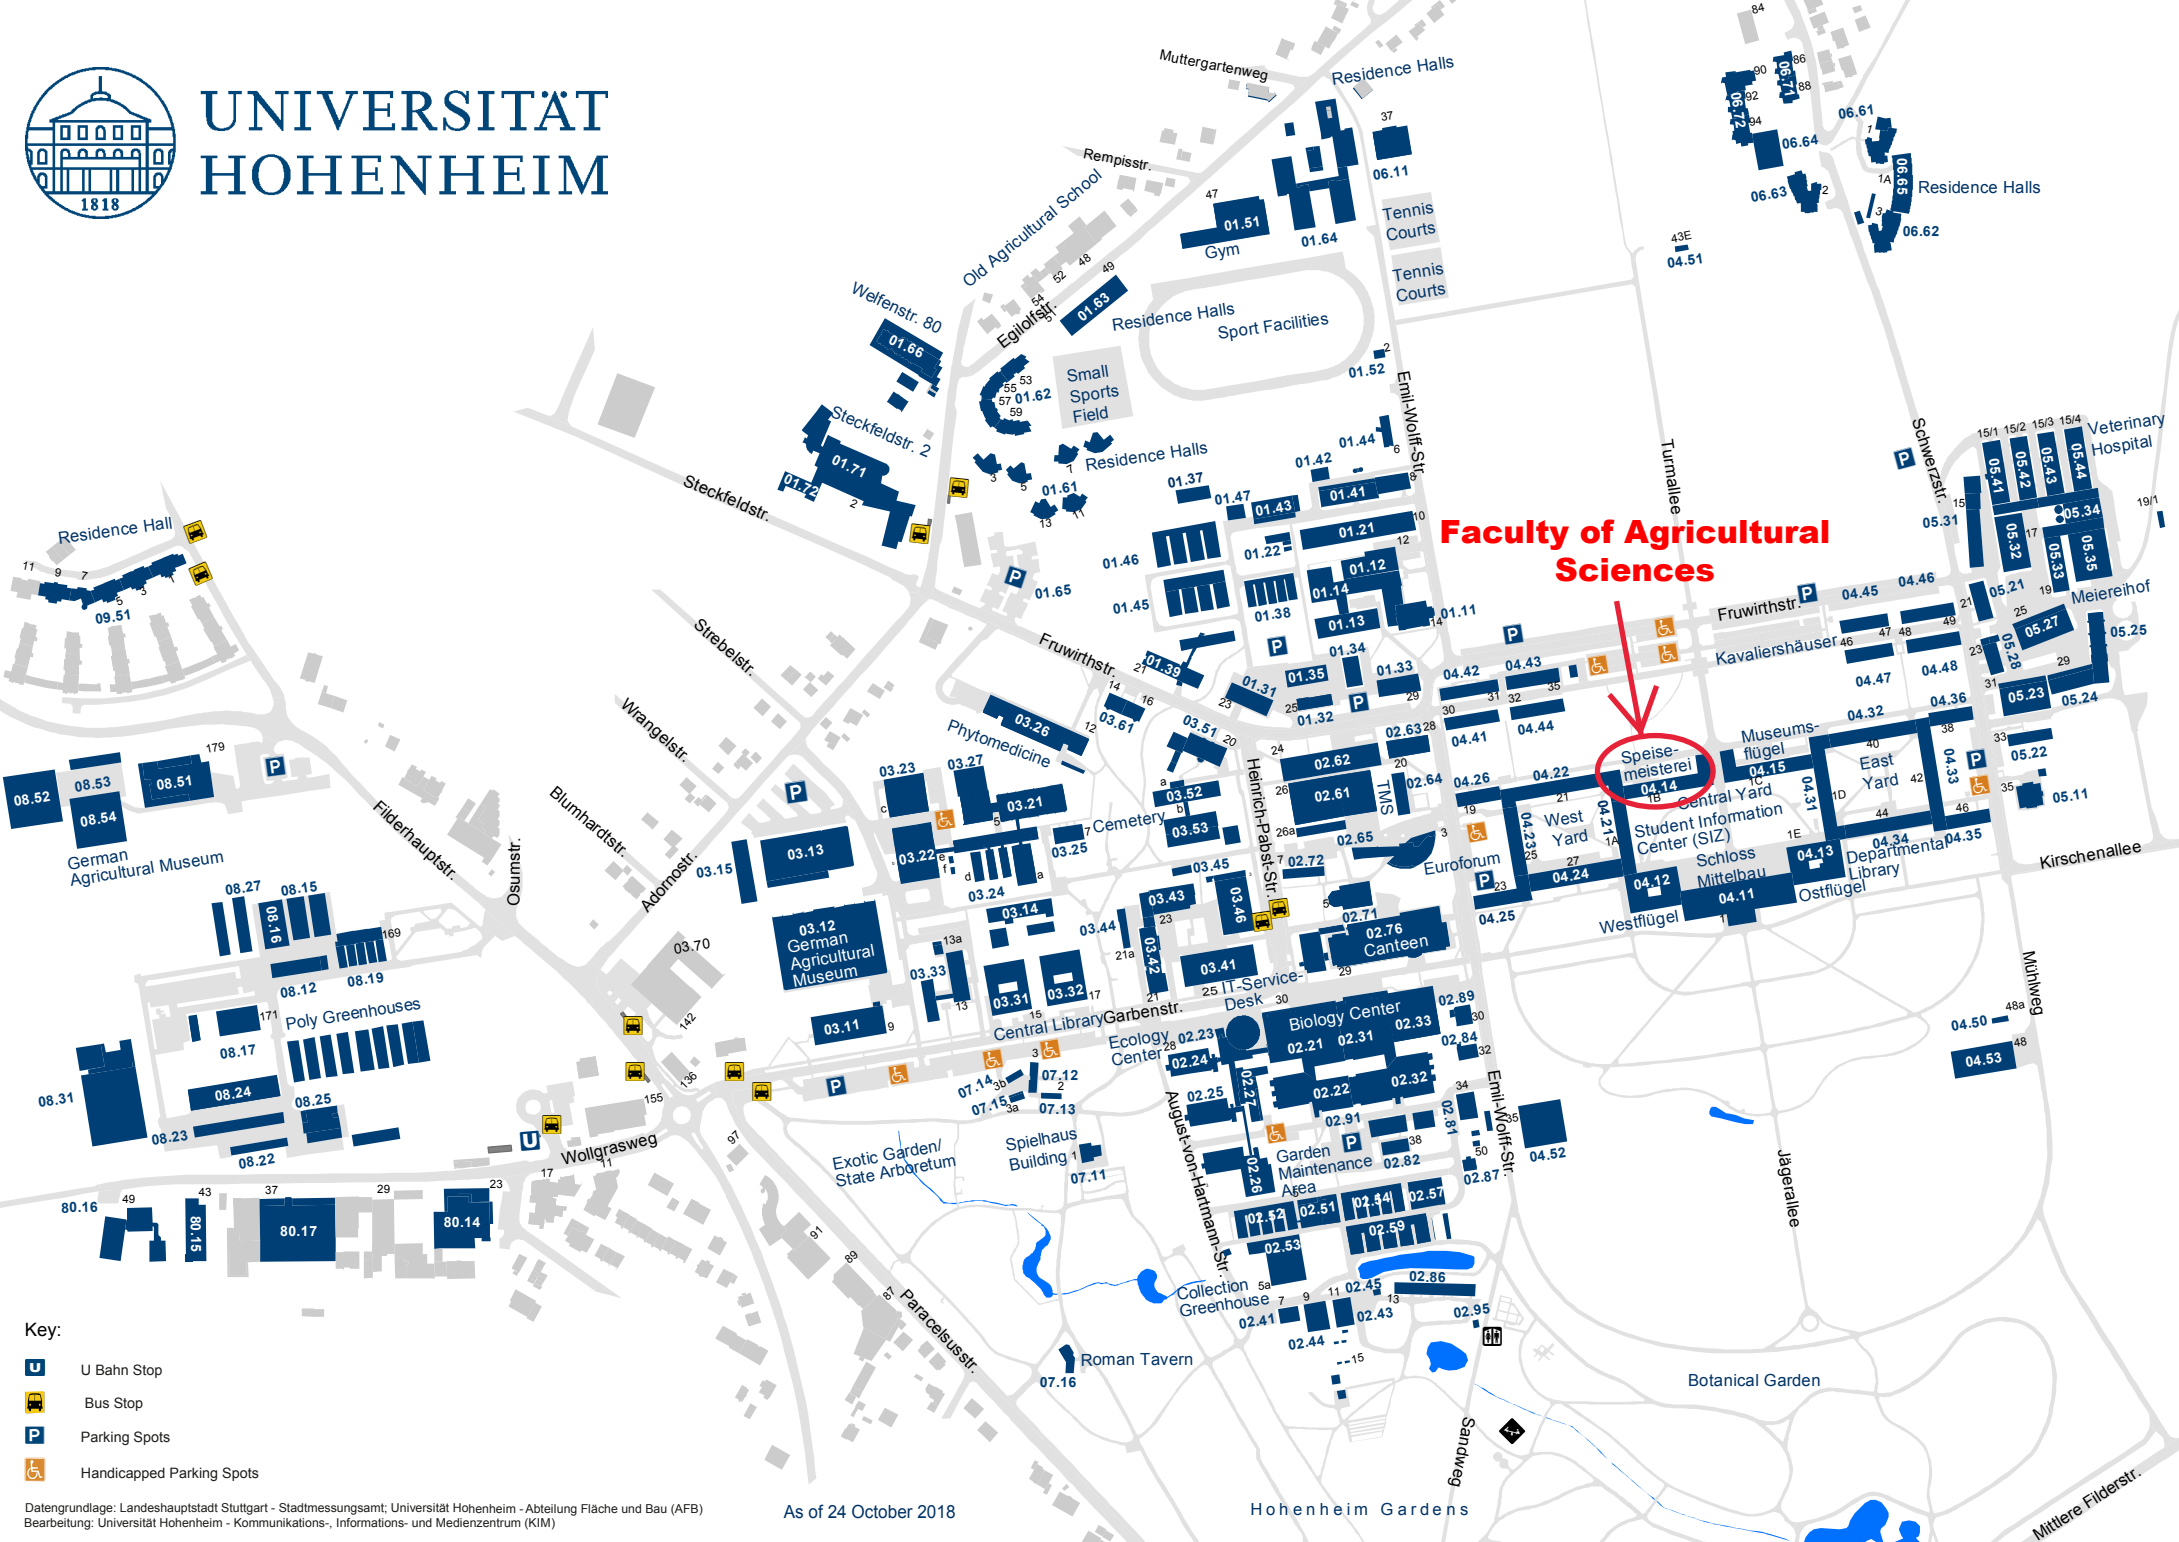

# UNIVERSITÄT HOHENHEIM

## Faculty of Agricultural Sciences

Speise-meisterei

### Key:

-  U Bahn Stop
-  Bus Stop
-  Parking Spots
-  Handicapped Parking Spots